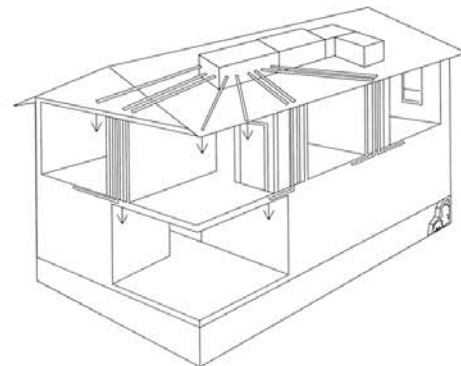

Hidden System Installation

Fits in existing walls, ceilings, & floors

WhisperSoft is less expensive, has fewer registers, & is more efficient than high velocity systems. WhisperSoft is more attractive & produces more uniform air temperature than conventional systems. Finally, WhisperSoft is quieter & higher quality than BOTH types of systems. Order yours today!

The WhisperSoft Co.
St. Louis, MO

www.whispersoft.net
Made in the USA