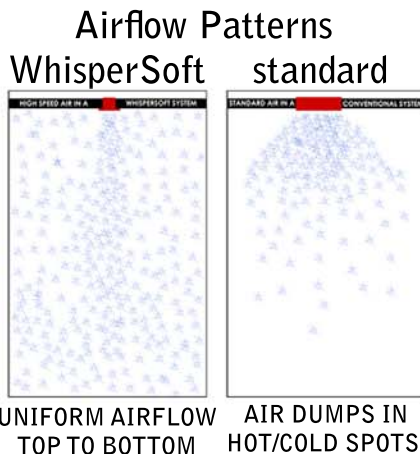

System Features

new **HYBRID** design

small **5 1/2"** round vent

very **QUIET** air sound

fits in tight spaces

uniform air circulation

installs quickly

designed for home remodels

ideal for homes with radiators

up to **25%** recycled materials

The WhisperSoft System incorporates all the best features taken from conventional and high velocity designs to create a unique hybrid system.